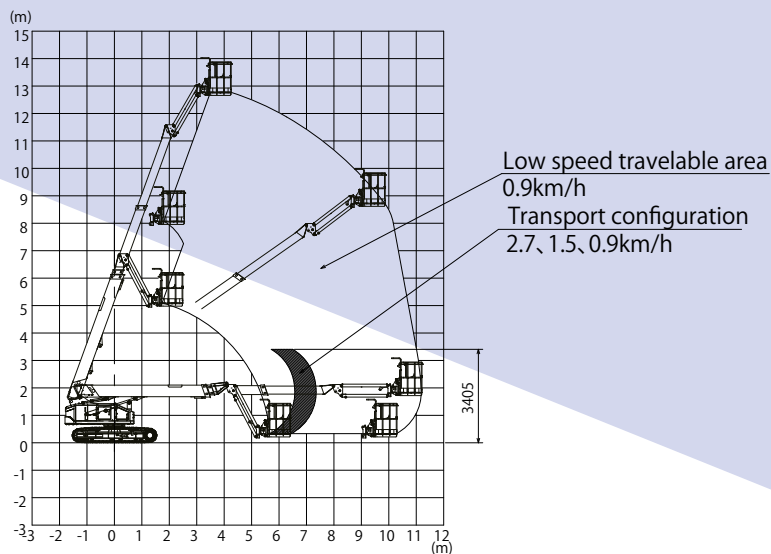

→ Nagano 15TJC

Telescopic boom lift
Crawler type

STANDARD FEATURES

- ✓ Jib boom
- ✓ Wide-opening side
- ✓ Auxiliary lowering control

MODEL	15TJC
Platform capacity	250 kg
Allowable tilt	5°
Platform dimensions (W x L x H)	0.73 x 1.77 x 1.10 m
Working height (max)	14.778 m
Platform height (max)	12.778 m
Horizontal reach (max)	11.182 m
Machine weight	9,000 kg
Overall length	8.3 m
Overall width	2.3 m
Overall height	2.3 m
Engine model	KUBOTA D1305
Travel speeds	0.9/1.5/2.7 km/h